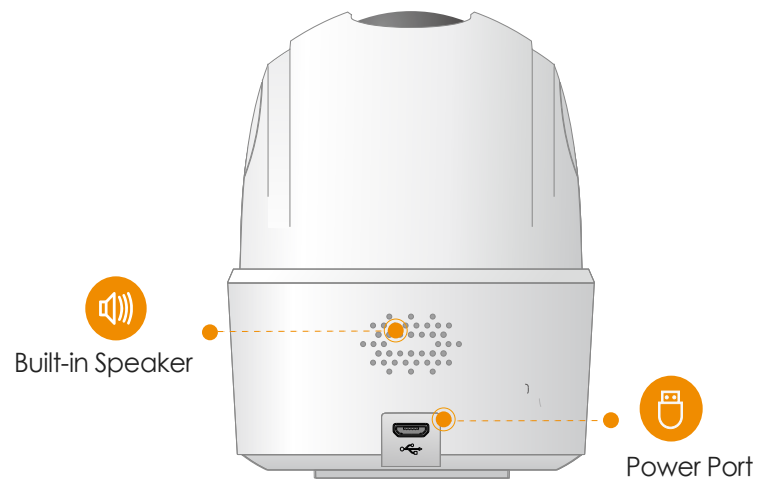

Back View

Specifications

Camera

1/3" Progressive CMOS
5MP(2688 x 1664)
Night Vision: 10m(33ft) Distance
3.6mm Fixed Lens
Field of View : 87° (H), 48° (V), 108° (D)
355° Pan & -5~80° Tilt

Video & Audio

Video Compression : H.265/H.264
Up to 25/30fps Frame Rate
Digital Zoom
Two-way Audio

Notice Management

Motion Detection
Human Detection
Configurable Region
Abnormal Sound Alarm

Network

Wi-Fi:IEEE802.11b/g/n/ax,Wi-Fi 6,50m Open Field
Imou App: iOS, Android
onvif

Auxiliary Interface

Micro SD Card Slot (up to 512GB)
Built-in Mic & Speaker
Reset Button

General

DC 5V1A Power Supply
Power Consumption:< 3.31W
Working Environment:-10° C~+45° C, Less Than 95%RH
Dimensions (L x W x H):
77.4 mm x 77.4 mm x 108.1mm (3.05 x 3.05 x 4.26 inch)
Weight: 201g (0.44lb)
CE

What's in the box

- 1x Camera
- 1x Quick Start Guide
- 1x Power Adapter
- 1x Power Cable
- 1x Screw Package
- 1x Mounting Plate
- 1x Installation Position Map