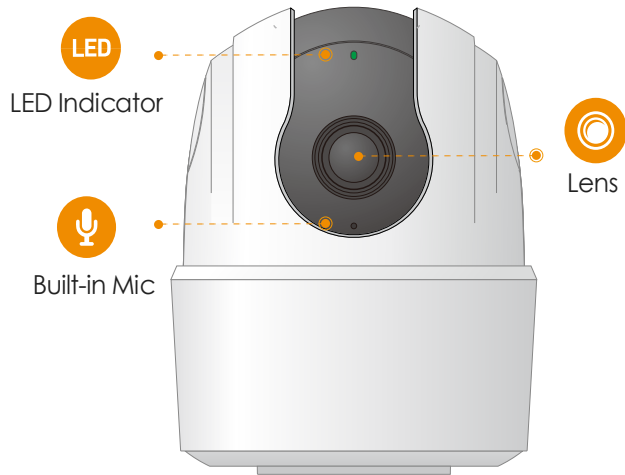

imou

Ranger 2C 5MP (-H2)

5MP H.265 Wi-Fi Pan & Tilt Camera

With 5MP QHD live monitoring and 0~355° pan & -5~80° tilt features, Ranger 2C 5MP ensures every corner of your home completely covered. Human Detection quickly finds human targets in images and immediately sends a notification to you. Privacy Mode helps protect your personal privacy when you are home, and Smart Tracking function lets the camera follows moving objects when it detects motion.

Diversified Storage

Supports NVR, Cloud Storage or Micro SD card (up to 512GB)

Two-way Talk

Communicate with family and pets easily

Stay close with what you care

With Cloud service, you will have access to what you care as long as Internet is available. You can record daily or motion videos on Cloud and playback anytime anywhere.

Front View

Back View

Specifications

Camera

1/3" Progressive CMOS
 5MP(2688 x 1664)
 Night Vision: 10m(33ft) Distance
 3.6mm Fixed Lens
 Field of View : 87° (H), 48° (V), 108° (D)
 355° Pan & -5~80° Tilt

Video & Audio

Auxiliary Interface

Micro SD Card Slot (up to 512GB)
 Built-in Mic & Speaker
 Reset Button

General

DC 5V1A Power Supply
 Power Consumption:< 3.31W
 Working Environment:-10° C~+45° C, Less Than 95%RH
 Dimensions (L x W x H):
 77.4 mm x 77.4 mm x 108.1mm (3.05 x 3.05 x 4.26 inch)
 Weight: 201g (0.44lb)
 CE