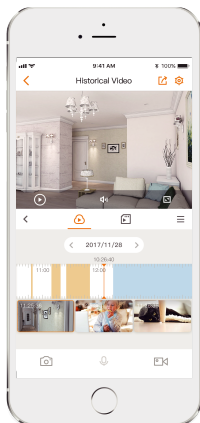

### Wi-Fi Connection

IEEE802.11b/g/n/ax(2.4 GHz) support Wi-Fi 6

### Smart Tracking

Automatically tracks moving objects

### Smart Color Night Vision

Support four-mode night vision for clear-as day clarity even in pitch dark