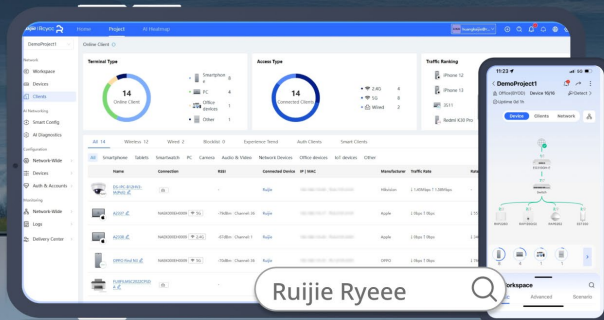

Cloud-managed 300 Mbps Wireless 4G LTE Router

Enjoy the Internet Wherever You Are

Leveraging the cutting-edge LTE technology, the RG-EW300T delivers cable-free internet connectivity. With a simple SIM card and data plan, this router seamlessly connects to nearby mobile signal towers for instant internet access.

Seamless Connectivity

Highly Adaptable

The router is equipped with 4 external antennas to ensure a more stable signal and broader coverage. Along with the 4G LTE modem, it is compatible with most service providers and can provide download speeds of up to 150Mbps.

High-Quality Hardware for Smooth Experience

Seamless Connectivity

Highly Adaptable

3x10/100Mbps LAN Ports and 1x10/100Mbps LAN/WAN Port meet your wired terminal access needs. The fully functional LAN/WAN port allows you to use the RG-EW300T as a regular router, which is compatible with cable, fiber, and DSL modems.

Experience Internet Freedom

The Ruijie Reyee APP provides incredible advanced features, allowing you to remotely manage your network at any time.

Network Status Monitoring

Online Device Monitoring

Remote Reboot