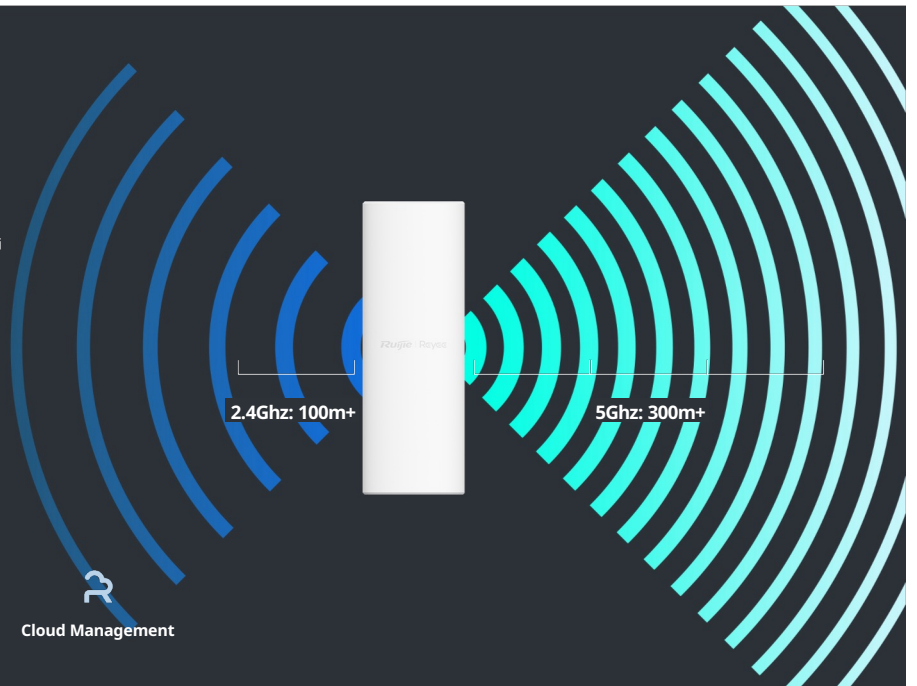

More Devices and Wider Coverage
This is what your house's Wi-Fi should be

WiFi 6

5Ghz 2402 Mbps

2.4Ghz 574 Mbps

Highlight Features

Featuring A Sleek Design for Deployment Indoors and Outside

Fast & Stable Wi-Fi 6 Speeds
Ideal for Open Space Business
Outdoor Wi-Fi Coverage

- Reyee Mesh
- IP65
- Smart Build-in Antennas
- Cloud Management

Highlight Features

Refined Appearance

Infinite Art Possible, Unleash limited Space

Consistent Protection, Stable Signal

Weatherproof - Rated as IP65 during Ingress Protection Testing

Raining-Proof

(Within a distance of 2.5 meters) strongly sprayed by water with a flow rate of 12.5 ± 0.625 (L/min)

Dust-Proof

Highest Protection to prevent tiny dust into the inside of device

Surge-Protection