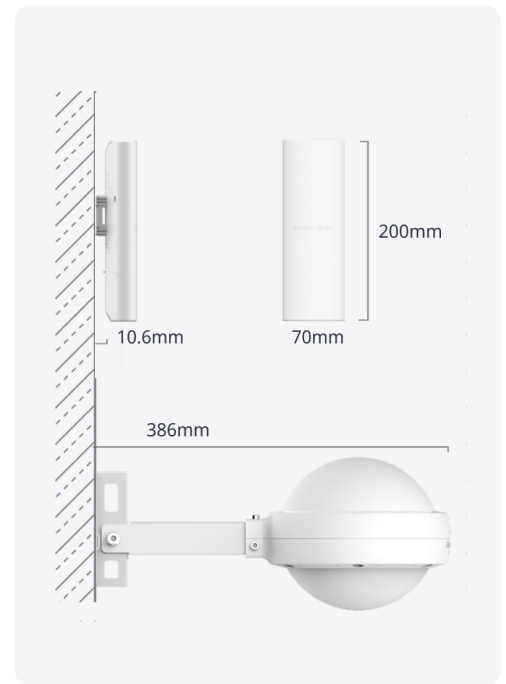

- Reyee Mesh
- IP65
- Smart Build-in Antennas
- Cloud Management

Highlight Features

Refined Appearance

Infinite Art Possible, Unleash limited Space

Consistent Protection, Stable Signal

Weatherproof - Rated as IP65 during Ingress Protection Testing