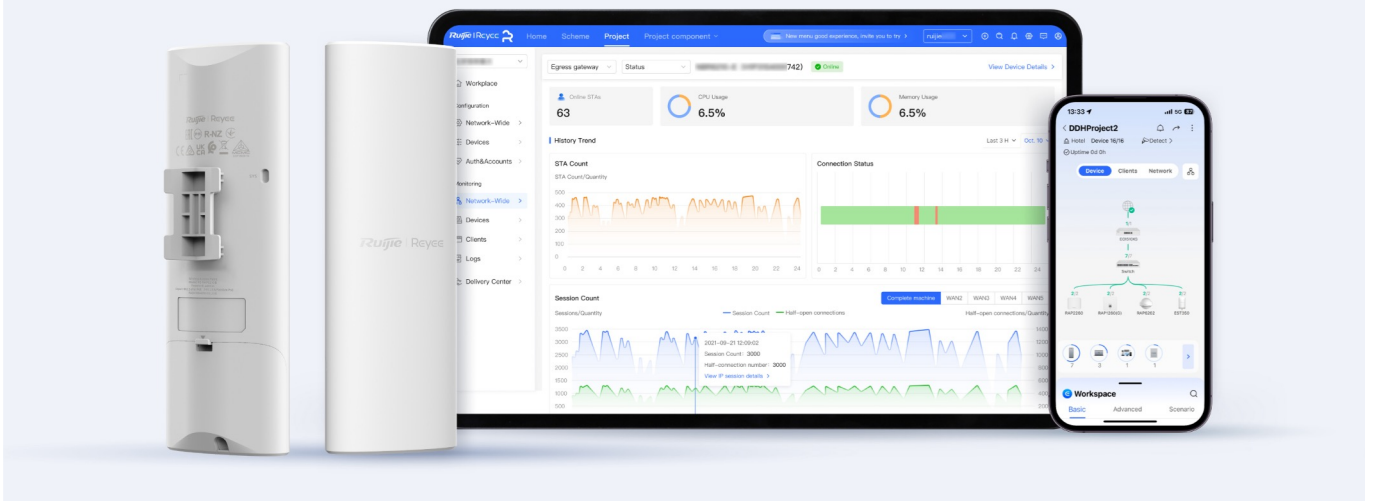

Highlight Features

Optimized Features for Street Business

Reyee Mesh AP Portal Roaming

Cloud, Make Your Business Easy

- Self-Organizing Network
- Centralized network management
- Cloud portal authentication
- Remote monitoring and maintenance