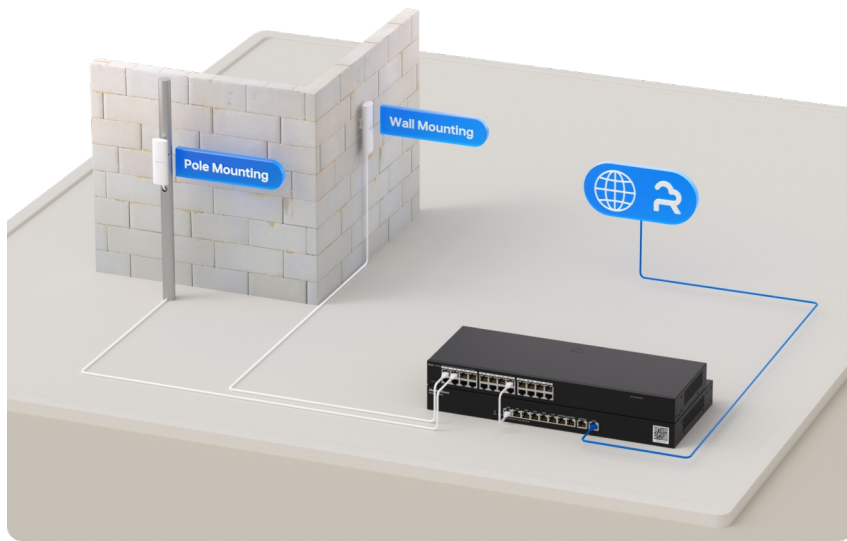

More Devices and Wider Coverage
This is what your house's Wi-Fi should be

The Way We Made Reliable & Long-Range Wi-Fi for Coverage

Professional build-in antennas equipped with Enterprise-grade high-gain amplifiers and utilized Wi-Fi 6 technology to make the whole device perform perfectly in coverage and quality Wi-Fi delivered.

- Reyee Mesh
- IP65
- Smart Build-in Antennas
- Cloud Management

Highlight Features

Refined Appearance

Infinite Art Possible, Unleash limited Space

Consistent Protection, Stable Signal

Weatherproof - Rated as IP65 during Ingress Protection Testing

Raining-Proof

(Within a distance of 2.5 meters) strongly sprayed by water with a flow rate of 12.5 ± 0.625 (L/min)

Dust-Proof

Highest Protection to prevent tiny dust into the inside of device

Surge-Protection

Highlight Features

Optimized Features for Street Business

Reyee Mesh AP Portal Roaming

Cloud, Make Your Business Easy

- Self-Organizing Network
- Centralized network management
- Cloud portal authentication
- Remote monitoring and maintenance