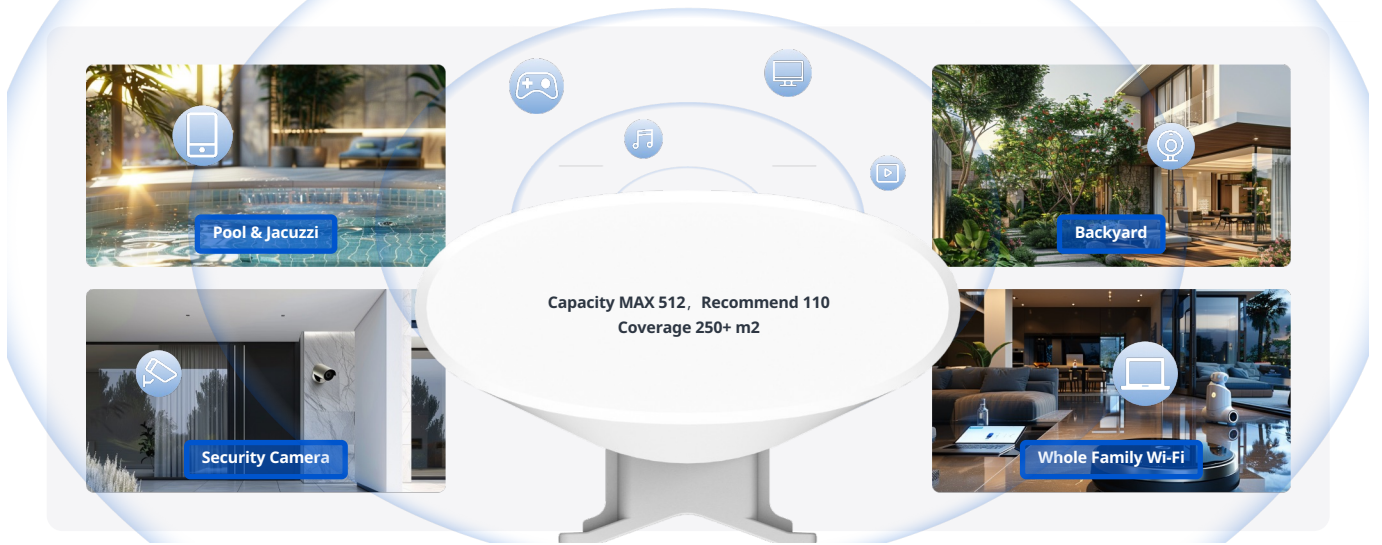

More Devices and Wider Coverage
This is what your house's Wi-Fi should be

WiFi 6

5Ghz 2402 Mbps

2.4Ghz 574 Mbps

Highlight Features

Featuring A Sleek Design for Deployment Indoors and Outside

Fast & Stable Wi-Fi 6 Speeds
Ideal for Open Space Business
Outdoor Wi-Fi Coverage

More Devices and Wider Coverage
This is what your house's Wi-Fi should be

The Way We Made Reliable & Long-Range Wi-Fi for Coverage

Professional build-in antennas equipped with Enterprise-grade high-gain amplifiers and utilized Wi-Fi 6 technology to make the whole device perform perfectly in coverage and quality Wi-Fi delivered.

- Reyee Mesh
- IP65
- Smart Build-in Antennas
- Cloud Management

Highlight Features

Refined Appearance

Infinite Art Possible, Unleash limited Space

Consistent Protection, Stable Signal

Weatherproof - Rated as IP65 during Ingress Protection Testing

Highlight Features

Optimized Features for Street Business

Reyee Mesh AP Portal Roaming

Cloud, Make Your Business Easy

- Self-Organizing Network
- Centralized network management
- Cloud portal authentication
- Remote monitoring and maintenance