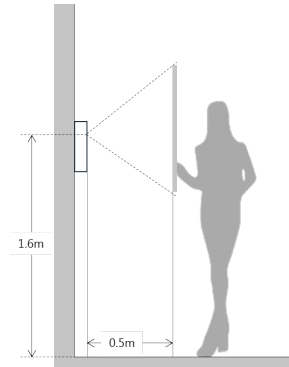

Ethernet	10M/100Mbps Self-adaptive
----------	---------------------------

Network Protocol	TCP/IP
------------------	--------

General

Ingress Protection	IP54, IK07
Tamper Switch	1
Installation	Surface & Flush
Material	Stainless Steel
Power	DC 24V / Supply directly by VTNC3000A
Power Consumption	Standby ≤1W, Work ≤10W
Working Environments	-40°C~+60°C
Relative Humidity	10%~90%RH
Dimensions	129.9mm×32.2mm×140mm
Weight	0.8Kg

Dimensions

Application