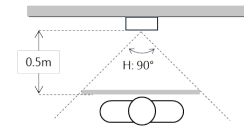

Ethernet	10M/100Mbps Self-adaptive
----------	---------------------------

Network Protocol	TCP/IP
------------------	--------

General

Ingress Protection	IP54, IK07
Tamper Switch	1
Installation	Surface & Flush
Material	Stainless Steel
Power	DC 24V / Supply directly by VTNC3000A
Power Consumption	Standby ≤1W, Work ≤10W
Working Environments	-40°C~+60°C
Relative Humidity	10%~90%RH
Dimensions	129.9mm×32.2mm×140mm
Weight	0.8Kg

Dimensions

Application