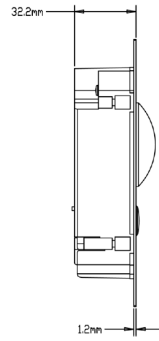

Ethernet	10M/100Mbps Self-adaptive
----------	---------------------------

Network Protocol	TCP/IP
------------------	--------

General

Ingress Protection	IP54, IK07
Tamper Switch	1
Installation	Surface & Flush
Material	Stainless Steel
Power	DC 24V / Supply directly by VTNC3000A
Power Consumption	Standby ≤1W, Work ≤10W
Working Environments	-40°C~+60°C
Relative Humidity	10%~90%RH
Dimensions	129.9mm×32.2mm×140mm
Weight	0.8Kg

Dimensions

Application