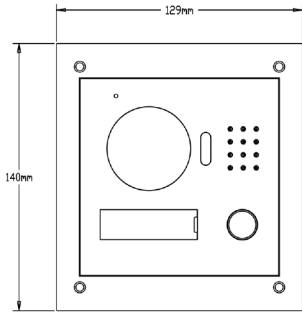

Interface

Door Control	2(1 relay out for main lock, 1 extended by access control module)
Alarm In	2(1ch unlock button, 1ch feedback)
RS485	1

Network

Ethernet	10M/100Mbps Self-adaptive
Network Protocol	TCP/IP

Ethernet	10M/100Mbps Self-adaptive
----------	---------------------------

Network Protocol	TCP/IP
------------------	--------

General

Ingress Protection	IP54, IK07
Tamper Switch	1
Installation	Surface & Flush
Material	Stainless Steel
Power	DC 24V / Supply directly by VTNC3000A
Power Consumption	Standby ≤1W, Work ≤10W
Working Environments	-40°C~+60°C
Relative Humidity	10%~90%RH
Dimensions	129.9mm×32.2mm×140mm
Weight	0.8Kg

Dimensions

Application