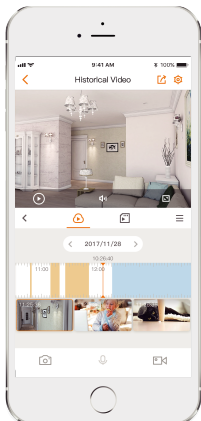

-  **1080P FHD Video**
See more than 720P
-  **100% Wire-Free**
Free of network cabling and power wiring hassles
-  **Rechargeable Battery**
6 months battery for a full charge*
*Frequent alerts may accelerate battery consumption
-  **PIR Detection**
High quality passive IR detector for reducing false alerts
-  **Two-way Talk**
Real-time talk with people in front of the camera
-  **H.265 Codec**
Save more high-quality video in less space
-  **IP65**
Weatherproof for outdoor conditions
-  **Cloud Service**
Live video, storage, alarm alerts and more
-  **Local Backup**
Connect a USB drive to the base station for local recording backup