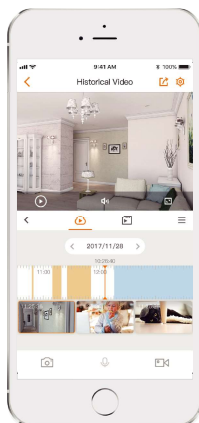

1080P Full HD Video

See more than 720P

Human Detection

Quickly find human targets in you home

Smart Color Night Vision

Support four-mode night vision for clear-as day clarity even in pitch dark

Active Deterrence

Alarm Notification

Sends instant motion-activated alerts to your mobile phone

Wi-Fi Connection

IEEE802.11b/g/n(2.4 GHz)

Smart Tracking

Automatically tracks moving objects

Stay close with what you care

With Cloud service, you will have access to what you care as long as Internet is available. You can record daily or motion videos on Cloud and play back anytime anywhere.

<http://www.imoulife.com>

Specifications

Camera

1/2.9" 2 Megapixel Progressive CMOS
2 MP(1920 x 1080)
Night Vision: 30m(98ft) Distance
3.6 mm /6 mm Fixed Lens
Field of View: 3.6 mm: 86° (H), 45° (V), 105° (D)
6 mm: 51° (H), 29° (V), 59° (D)
355° Pan & 0~90° Tilt

Video & Audio

Video Compression : H.264
Up to 20 fps Frame Rate
8 x Digital Zoom
Built-in Mic

Notice Management

Motion Detection
Configurable Region
Human Detection

Network

1 x 100Mbps Ethernet Port
Wi-Fi:IEEE802.11b/g/n, Dual Antenna
Imou App: iOS, Android
ONVIF