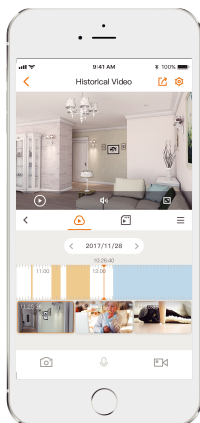

Imou

Cube

1080P Wi-Fi Cube Camera

Cube brings 1080P Full HD live monitoring, two-way audio lets you communicate with who is at the camera remotely. PIR detection automatically sends a notification to you immediately when it detects moving target, and digital input/output port allows you to connect detectors, sensors, beepers, etc.

Two-way Talk

Communicate with family and pets easily

24/7 Protection

Excellent night vision, feel safe even in complete darkness

Diversified Storage

Supports NVR, Cloud Storage or Micro SD card (up to 256GB)

Wi-Fi Connection

IEEE802.11b/g/n(2.4GHz)

Stay close with what you care

With Cloud service, you will have access to what you care as long as Internet is available. You can record daily or motion videos on Cloud and playback anytime anywhere.