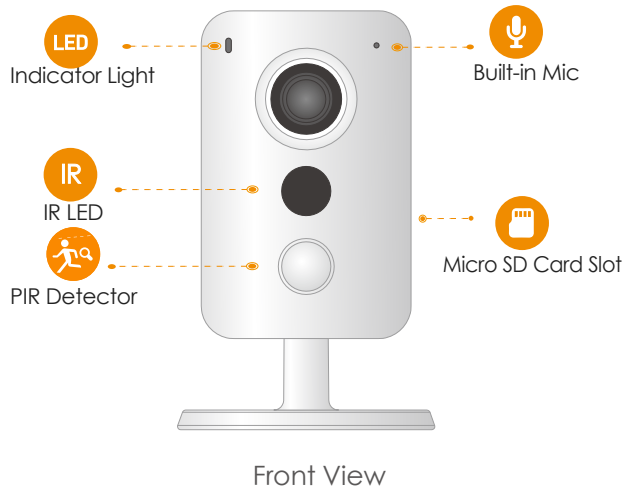

Imou

Cube

1080P Wi-Fi Cube Camera

Cube brings 1080P Full HD live monitoring, two-way audio lets you communicate with who is at the camera remotely. PIR detection automatically sends a notification to you immediately when it detects moving target, and digital input/output port allows you to connect detectors, sensors, beepers, etc.

Two-way Talk

Communicate with family and pets easily

24/7 Protection

Excellent night vision, feel safe even in complete darkness

Diversified Storage

Supports NVR, Cloud Storage or Micro SD card (up to 256GB)

Specifications

Camera

1/2.7" 2 Megapixel Progressive CMOS
 2MP (1920 x 1080)
 Night Vision: 10m(33ft) Distance
 2.8mm Fixed Lens
 Field of View : 105° (H), 57° (V), 125° (D)

Video & Audio

Video Compression : H.265/H.264
 Up to 25/30fps Frame Rate
 Two-way Audio

Micro SD Card Slot (up to 256GB)
 Built-in Mic & Speaker
 Alarm line in/out interface
 Reset Button

General

DC 12V1A Power Supply
 Power Consumption: <3.6W
 Working Environment: -10° C ~ +45° C, Less Than 95%RH
 Dimensions: Φ78.5 × 90.5 × 127.8mm (Φ3.1 × 3.6 × 5 inch)
 Weight: 310g (0.68lb)
 CE, FCC