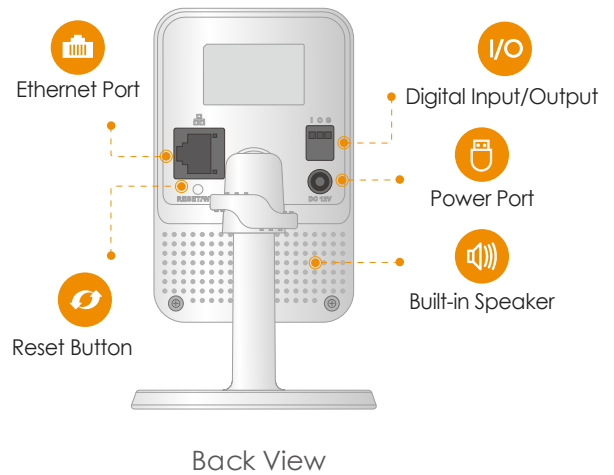

Imou

Cube

1080P Wi-Fi Cube Camera

Cube brings 1080P Full HD live monitoring, two-way audio lets you communicate with who is at the camera remotely. PIR detection automatically sends a notification to you immediately when it detects moving target, and digital input/output port allows you to connect detectors, sensors, beepers, etc.

Two-way Talk

Communicate with family and pets easily

24/7 Protection

Excellent night vision, feel safe even in complete darkness

Diversified Storage

Supports NVR, Cloud Storage or Micro SD card (up to 256GB)

Wi-Fi Connection

IEEE802.11b/g/n(2.4GHz)

Stay close with what you care

With Cloud service, you will have access to what you care as long as Internet is available. You can record daily or motion videos on Cloud and playback anytime anywhere.

Micro SD Card Slot (up to 256GB)
 Built-in Mic & Speaker
 Alarm line in/out interface
 Reset Button

General

DC 12V1A Power Supply
 Power Consumption: <3.6W
 Working Environment: -10° C ~ +45° C, Less Than 95%RH
 Dimensions: Φ78.5 × 90.5 × 127.8mm (Φ3.1 × 3.6 × 5 inch)
 Weight: 310g (0.68lb)
 CE, FCC