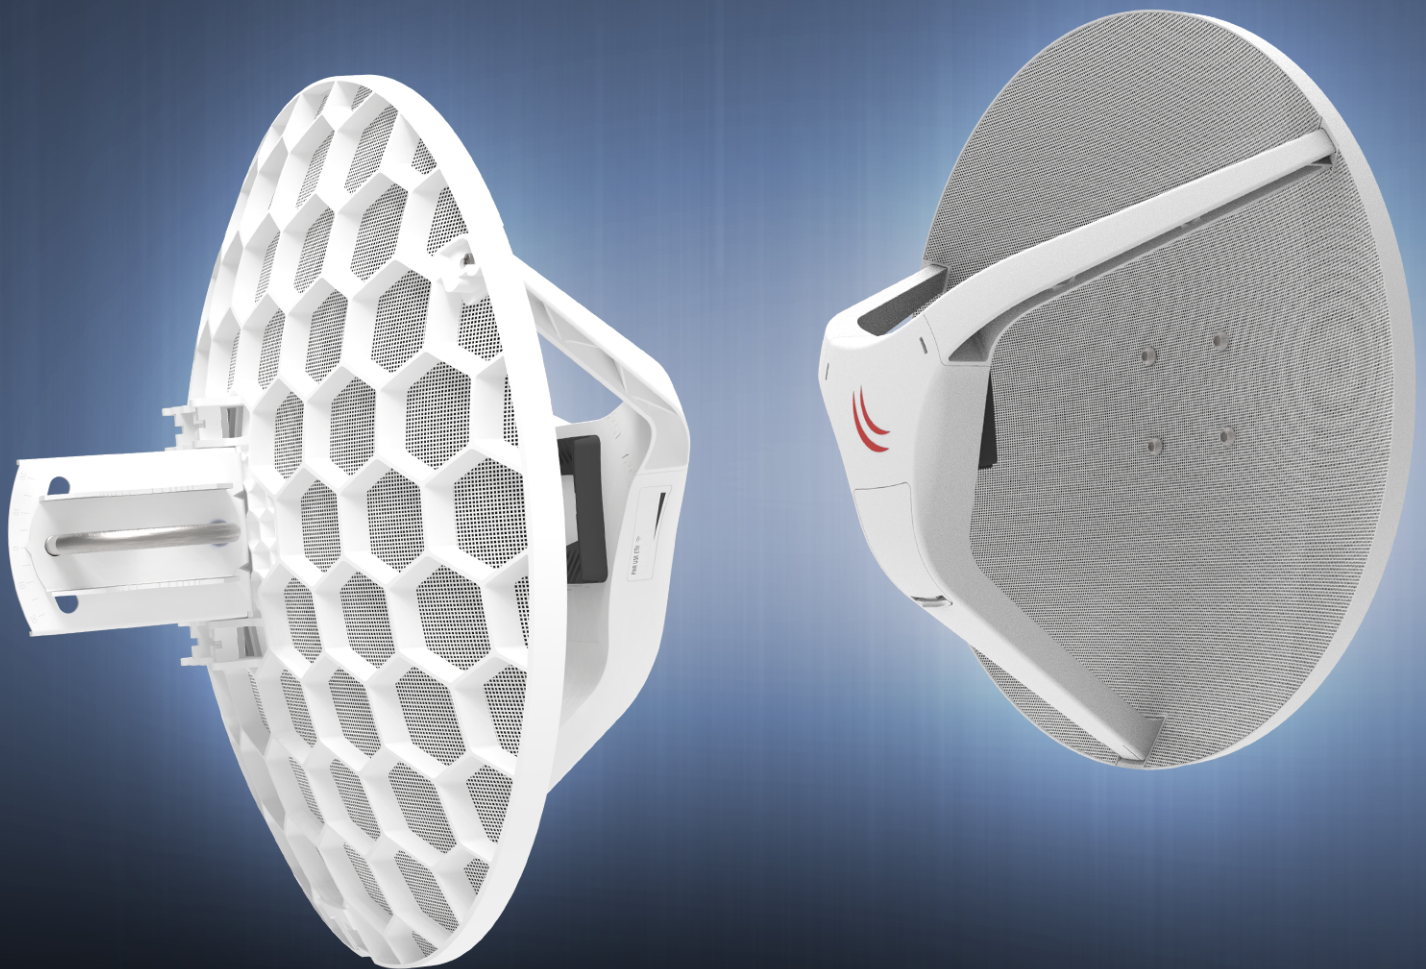

# Wireless Wire Dish

1.8 Gb/s aggregate link without cables!

1.8 Gb/s  
over wireless

1500m+  
range

60 GHz  
radio

Gigabit  
Ethernet

Paired  
Secure Link  
preconfigured

Powered by  
AF/AT/Passive  
PoE

The Wireless Wire Dish offers blazing fast Gigabit speeds for transparent connectivity between two locations, without any sacrifice in your LAN speeds. Simply point the included devices at one another and power them on, they are already preconfigured to connect automatically!

The Wireless Wire Dish works in the 60 GHz spectrum and is not affected by the crowded WiFi frequencies, offering a stable and fast link for distances of 1500 m or more. The kit includes two LHG60G devices that are already paired together with AES encryption, for simple turnkey operation.

# Wireless Wire Dish

The Wireless Wire Dish is a ground breaking solution which offers Fiber speed and quality on distances up to 1500 m for a fraction of the price!

This amazing kit makes a secure AES encrypted 60 GHz wireless link that is not affected by the crowded WiFi spectrum, offering a stable and fast link for distances of 1500 meters or more. Simply point the included devices at one another and power them on, they are already preconfigured to connect automatically and will make a 1.8 Gb/s aggregate link.