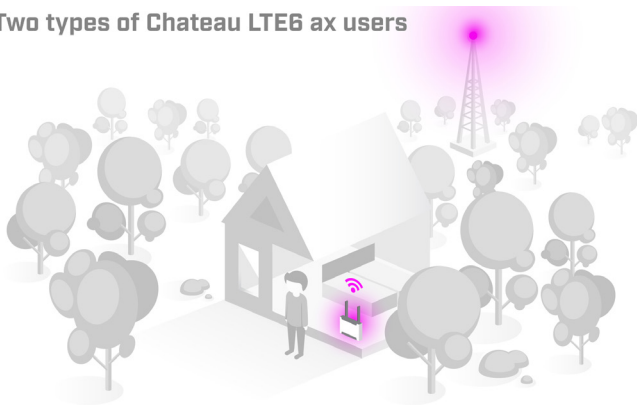

Chateau is a high-speed, dual-band home access point that adapts to your needs. It features a **powerful quad-core ARM CPU**, a fast, reliable, and responsive **CAT6 LTE modem** for excellent mobile connectivity, and **the most advanced networking software** on the market – RouterOS. But don't worry – it can be as simple or as complex as you want. **Chateau is designed to serve the most diverse user groups:** IT professionals can push it to its limits, regular households can plug it in and forget it exists. With Chateau, you will always have options.

This ax edition of Chateau LTE6 features Gen 6 ax wireless, 2.5G Ethernet, and an improved 1.8 GHz CPU for the most demanding tasks! Run multiple simultaneous secure VPN tunnels in your office, host intricate container projects on your router, or control massive IoT setups – this Chateau can handle anything!

Two types of Chateau LTE6 ax users

Michael travels a lot. He has an ultra-fast ISP connection at home. 2.5 Gigabit Ethernet ports is his main connection. He uses the LTE6 modem on the go – instead of a hotspot.