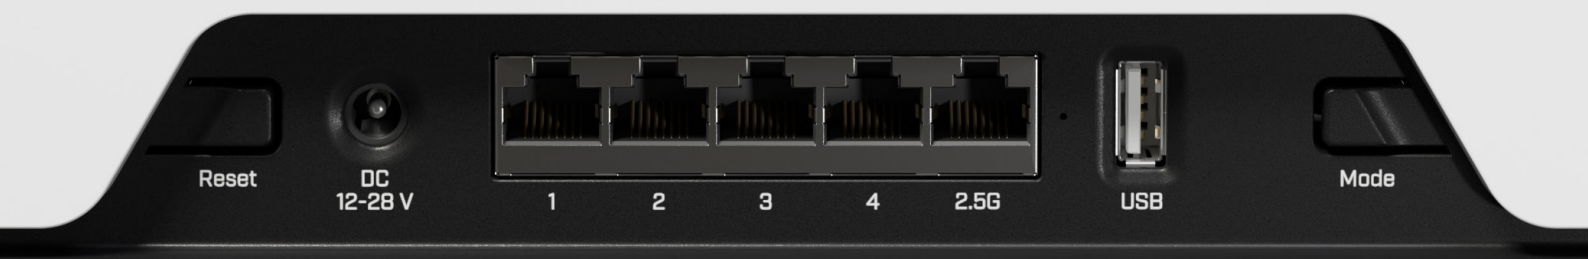

Cynthia is a video editor. She uses the 2.5 Gigabit Ethernet to reach her NAS server with all the large media files. The LTE6 modem is her main connection to the outside world – with all the messengers, online meetings, and the occasional 4K movie streams.

Compared to the regular Chateau LTE6, this version features a **supercharged quad-core ARM CPU** running at **1.8 GHz**. It can handle even the most complex tasks without breaking a sweat. You can run complex firewall rules, provide encrypted VPN tunnels for an entire office, run the most demanding container apps right on your router, and more! The addition of **2.5 Gigabit Ethernet gives you even more options**. You can use the ultra-fast port to connect extra devices – like a home media server – or use it as your primary ISP connection while keeping the LTE modem for backup.

4x Gigabit Ethernet ports can be useful to connect all your home devices (media servers, PC towers, TV's). You can also keep the LTE as a backup and use the **2.5 Gigabit Ethernet** to connect to a wired ISP for even higher speeds!