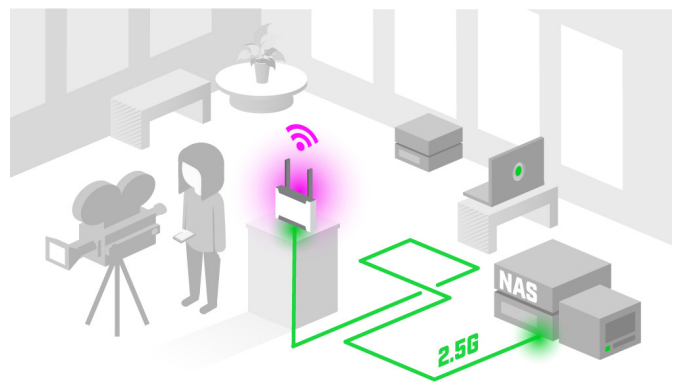

Are you tired of those suspicious, low-quality default routers from your service providers? So many households are switching to mobile internet, but those default routers can really ruin the experience. Not only do they lack features, speed, and power, the designs can get weird with all the black boxes and spiky antennas. That's why we decided to take everything we've learned over the last 20 years of networking excellence and create a **single device that will make most households happy: the MikroTik Chateau**. It features a purposeful balance of **extensive features, accessible pricing, and classy design** that will fit right in.

Chateau is a high-speed, dual-band home access point that adapts to your needs. It features a **powerful quad-core ARM CPU**, a fast, reliable, and responsive **CAT6 LTE modem** for excellent mobile connectivity, and **the most advanced networking software** on the market – RouterOS. But don't worry – it can be as simple or as complex as you want. **Chateau is designed to serve the most diverse user groups:** IT professionals can push it to its limits, regular households can plug it in and forget it exists. With Chateau, you will always have options.

This ax edition of Chateau LTE6 features Gen 6 ax wireless, 2.5G Ethernet, and an improved 1.8 GHz CPU for the most demanding tasks! Run multiple simultaneous secure VPN tunnels in your office, host intricate container projects on your router, or control massive IoT setups – this Chateau can handle anything!

Two types of Chateau LTE6 ax users

Michael travels a lot. He has an ultra-fast ISP connection at home. 2.5 Gigabit Ethernet ports is his main connection. He uses the LTE6 modem on the go – instead of a hotspot.